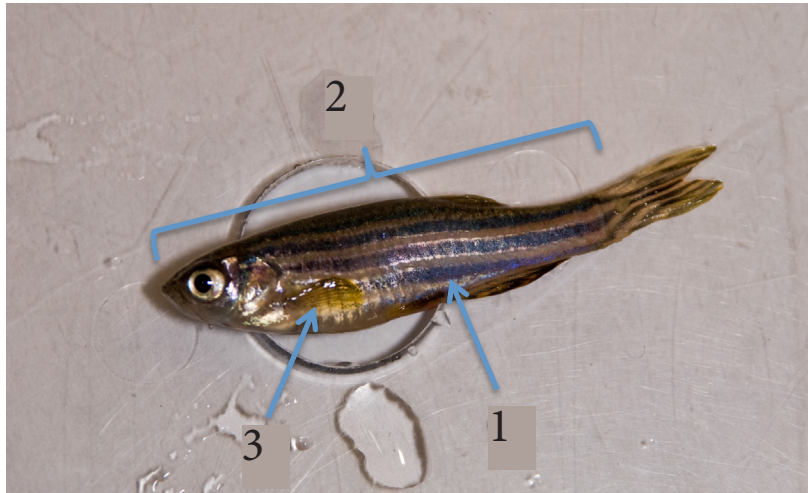

Zebrafish gender identification guide

Male Characteristics

1. Darker blue stripes
2. More stream-lined body type
3. Tend to be more active
4. Have a pinkish-yellow cast
5. More golden, especially on the ventral fins

Female Characteristics

1. White, protruding belly
2. Have a bluish-white cast
3. Silver stripes between blue stripes