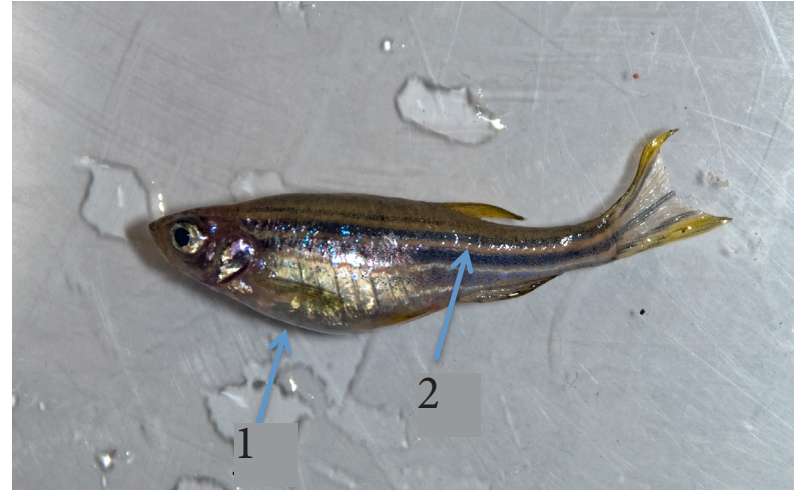

Zebrafish gender identification guide

Male Characteristics

1. Darker blue stripes
2. More stream-lined body type
3. Tend to be more active
4. Have a pinkish-yellow cast
5. More golden, especially on the ventral fins

Female Characteristics

1. White, protruding belly
2. Have a bluish-white cast
3. Silver stripes between blue stripes